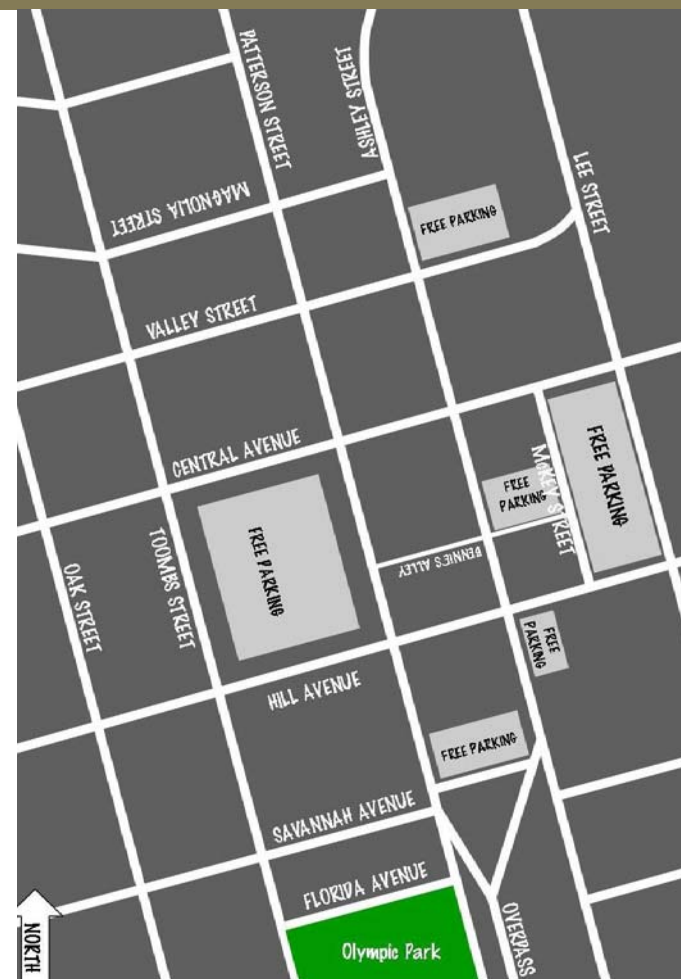

On Hill Avenue

- Downtown International Grocery - 109 E. Hill Ave.
- Elli's Boutique - 108 W. Hill Ave.
- Lee Office Equipment - 201 W. Hill Ave.
- Miller Hardware - 211 E. Hill Ave.

On Lee Street

- FM Guess Pecan and Produce - 201 S. Lee St.
- South Georgia Pecan - 309 S. Lee St.
- Whitehead Hardware Company - 104 Lee St.
- Southern Stationery and Printing - 100 S. Lee St.

On Ashley Street

- Antoine's Flavor of New Orleans - 205 N. Ashley St.
- The Bistro - 132 N. Ashley St.

On Central Avenue

- Hildegard's - 101 E. Central Ave.
- Jessie's Eats & Treats - 111 W. Central Ave.

On Hill Avenue

- The Bleu Pub- 116 W Hill Ave.
- Downtown Diner - 202 W. Hill Ave.

On MLK, Jr., Dr.

- T Mac's Snack Bar- 118 W MLK Jr., Dr.

Salons, Spas, & Barber Shops

- Freeman's Salon and Barber Shop - 418 S. Ashley St.
- Salon J - 121 N. Ashley St.
- House of Beauty- 113 N Ashley St.
- Washington's Barber Shop - 409 S. Ashley St.
- Maggie's Beauty Salon - 209 E. MLK Dr.
- Salon 106 - 106 N. Patterson St.
- Sublime Salon - 112 N. Patterson St.

DOWNTOWN MAP

EVENT SPACES

- Bas Bleu - 121 N. Patterson Street
- Converse-Dalton-Ferrell House - 305 N. Patterson St.
- The Loft - 101 N. Patterson St.

ANNUAL EVENTS

- May - Brown Bag Concert Series
- August - 100 Black Men BBQ Competition
- December - Holiday Open House & Christmas Parade
- First Fridays - First Friday of Each Month
- Art After Dark - Third Friday of Each Month